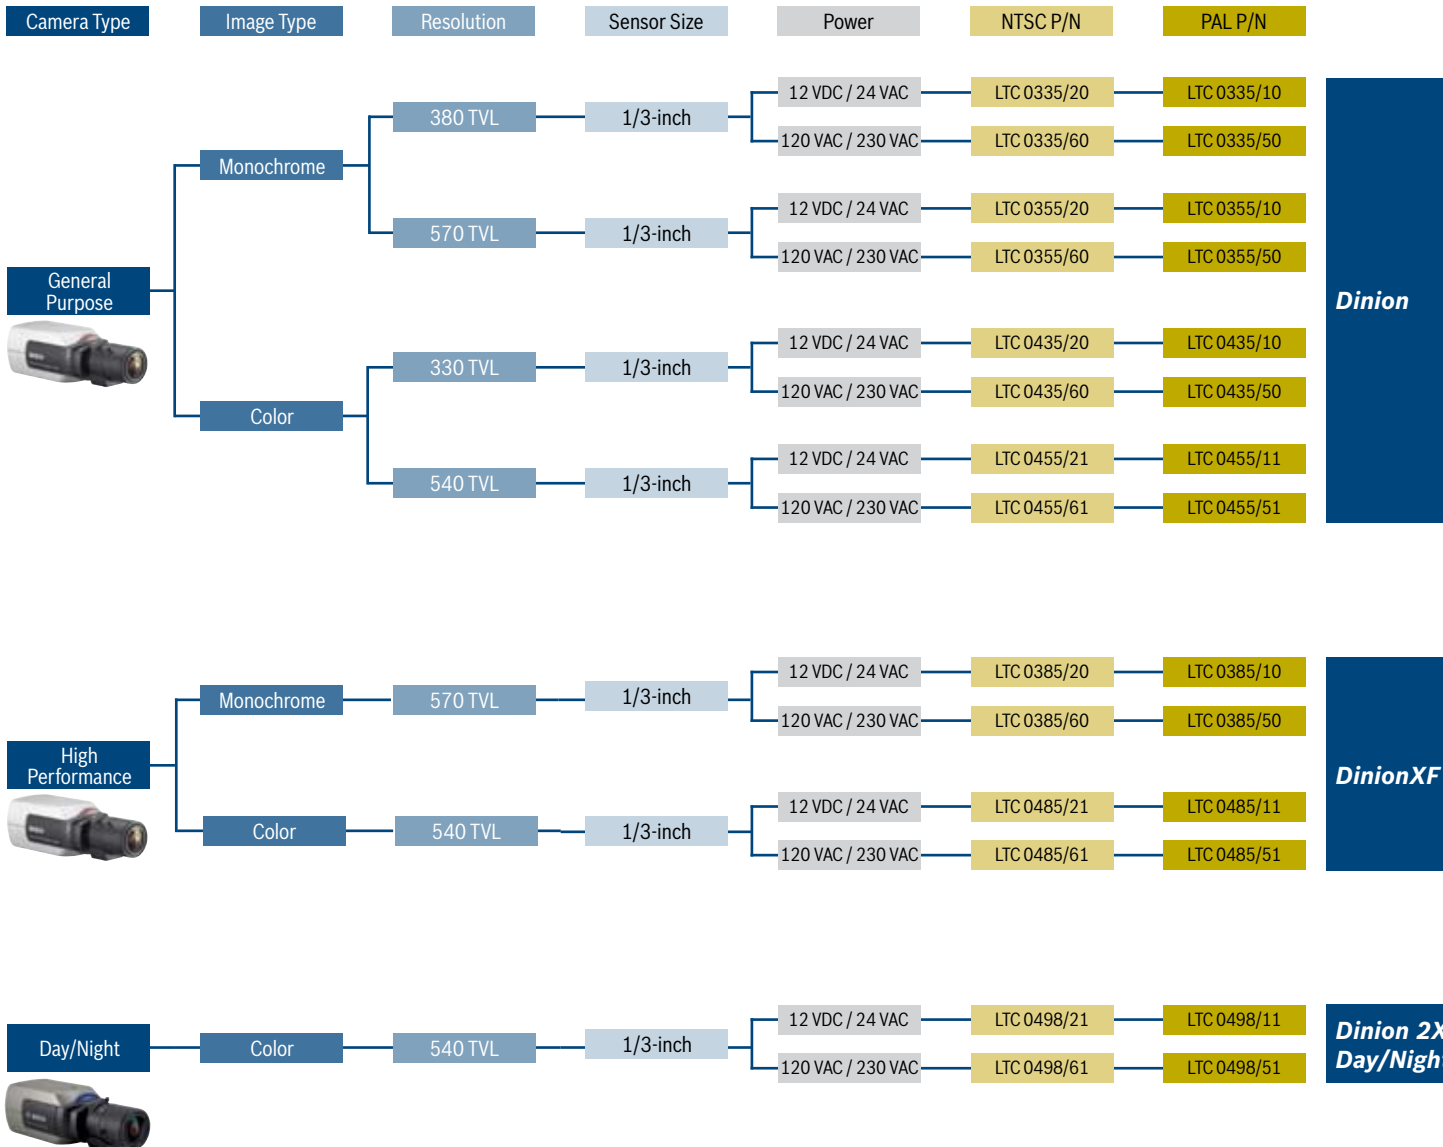

* F1.2 Lens, 89% scene reflectance, 30 IRE

Dinion Cameras Quick Guide

BOSCH

Invented for life

Camera Selection Chart

Lenses

Varifocal, manual iris

LTC 3361/50	1/3-inch 2.8-10.0mm (f/1.4)
LTC 3361/41	1/3-inch 2.8-12.0mm (f/1.4)
LTC 3361/32	1/3-inch 3.0-8.0mm (f/1.4)
LTC 3361/60	1/3-inch 3.5-8.0mm (f/1.4)
LTC 3371/21	1/3-inch 5.0-50.0mm (f/1.4)
LTC 3371/50	1/3-inch 5.0-50.0mm (f/1.4)

Varifocal, auto-iris

LTC 3364/50	1/3-inch 2.8-10.0mm, AI (f/1.4)
LTC 3364/32	1/3-inch, 3 - 8mm, AI (f/1.0)
LTC 3364/60	1/3-inch 3.5-8.0mm, AI (f/1.4)
LTC 3374/21	1/3-inch 5.0-50.0mm, AI (f/1.4)
LTC 3374/50	1/3-inch 5.0-50.0mm, AI (f/1.7)

Varifocal, auto-iris (IR Corrected)

LTC 3364/21	1/3-inch 2.8-6.0mm, AI (f/1.4)
LTC 3364/30	1/3-inch 3.0-8.0mm, AI (f/1.0)
LTC 3664/40	1/3-inch 2.8-11.0mm, AI (f/1.4)
LTC 3664/30	1/3-inch 3.0-8.0mm, AI (f/1.0)
LTC 3674/20	1/3-inch 7.5-50.0mm, AI (f/1.3)

Motorized zoom, auto-iris

LTC 3384/21	1/3-inch 6.0-60.0mm, 10X (f/1.4)
-------------	----------------------------------